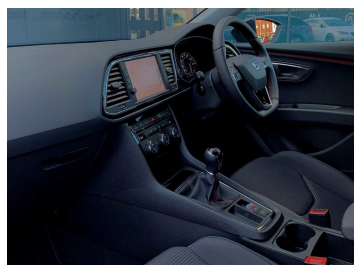

### Overview

Mileage	5,616 miles
Fuel Type	Petrol
Engine Size	1.5 l
Bodystyle	Estate
Transmission	Manual
Exterior Colour	Magnetic Grey
Previous Owners	1
Registration	KE19PXS